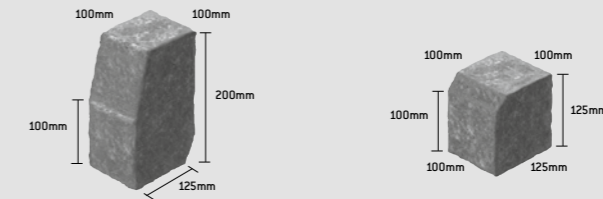

	240 x 160mm Newport	160 x 160mm Newport	120 x 160mm Newport
Price each			
Pack coverage	8.91m ²	8.91m ²	9.45m ²
No. per m ²	26	39	52
No. per pack	232	348	486
Weight per pack	1200kg	1200kg	1280kg

Thickness is 60mm

Price per 3 size project pack	
Pack coverage	9.73m ²
Weight per pack	1120kg

Thickness is 50mm

trident kerbs

Brochure pages 113, 115.

KL Straight
100 x 125 x 200mm

KS Straight
100 x 125 x 125mm

Charcoal, price each
 Linear metres per pack
 No. per linear metre
 No. per pack
 Weight per pack