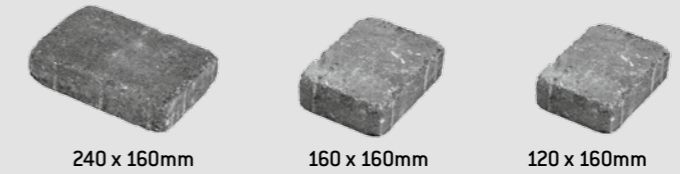

trident paviors project packs

Brochure pages 112, 113.

Price m²

Sierra, price per 3 size project pack
Burnt Ochre, price per 3 size project pack
Grey, price per 3 size project pack
Pack coverage
Weight per pack

Price per 3 size project pack	
Pack coverage	9.73m²
Weight per pack	1120kg

Thickness is 50mm