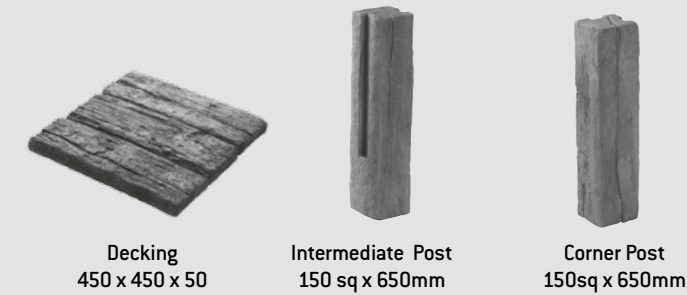

Thickness is 37mm.

yorkstone scalloped edging

Brochure page 81.

590 x 150 x 45mm

York Buff , price each	
Weathered Bronze , price each	
No. per pack	60
Weight per pack	500kg

timberstone

Brochure pages 82-85.

Price m²
Sleepers and Setts

Large Sleeper 900 x 225 x 50mm Medium Sleeper 675 x 225 x 50mm Sett 225 x 225 x 50mm Log Stepping Stone*

Driftwood , price each				
Coppice Brown , price each				
Pack coverage	8.1m ²	6.0m ²	2.0m ²	-
No. per m ²	4.9	6.6	19.6	-
No. per pack	40	40	40	60*
Weight per pack	850kg	676kg	212kg	619kg

*Each pallet contains logs of varying designs and dimensions. Sizes will vary from: 300-450mm diameter, 40-75mm thickness.

Price m²
Decking

Decking 450 x 450 x 50 Intermediate Post 150 sq x 650mm Corner Post 150sq x 650mm